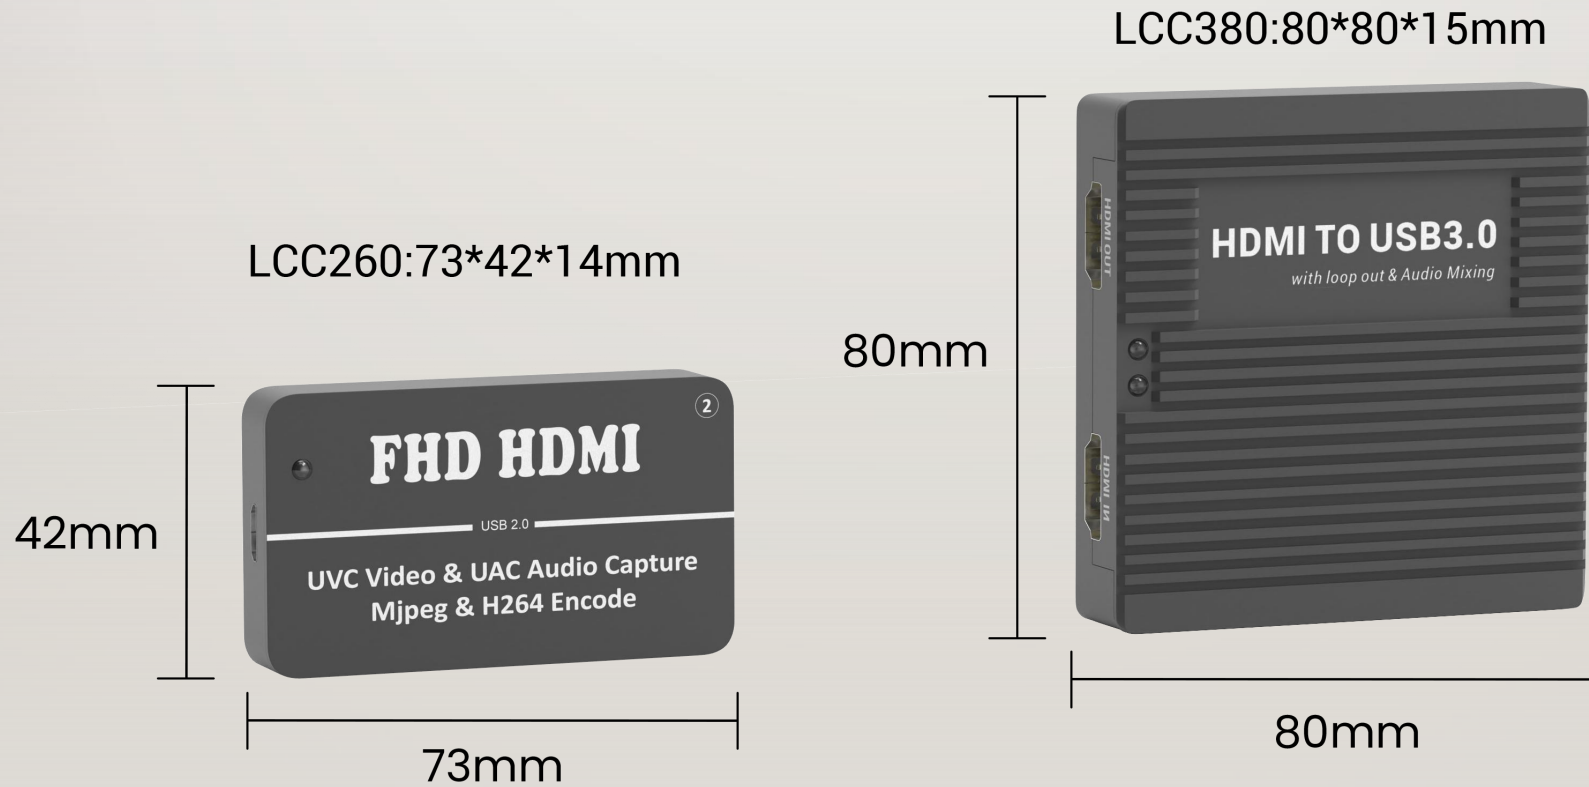

HDMI CAPTURE CARD/ENCODER LCC260 AND LCC380 COMPARE

LINK-CARD TECH 2022/12 V1.0

GENERAL DESCRIPTION

- LCC260 and LCC380 Product Appearance
- Input parameters
- Output parameters
- Other parameters
- Function diagram
- UVC extension unit control
- Application Diagram
- Referenced Application Software
- Purchase link
- Contact

LCC260 AND LCC380 PRODUCT APPEARANCE

INPUT PARAMETERS

	LCC260	LCC380
HDMI IN	Max to 1920x1080p@60fps, HDMI V1.4a; 1920x1080@50fps; 1920x1080@30fps; 1920x1080@25fps; 1280x720@60fps; 1280x720@50fps; 1280x720@30fps; 1280x720@25fps;	Max to 4K60Hz(3840x2160@60fps), HDMI compatible V1.4b; 3840x2160@30fps; 1920x1080@60fps; 1920x1080@50fps; 1920x1080@30fps; 1920x1080@25fps; 1280x720@60fps; 1280x720@50fps; 1280x720@30fps; 1280x720@25fps;
HDMI Audio	support	support
Line in	x	support
Mic in	x	support

OUTPUT PATAMETERS

	LCC260	LCC380
USB	Micro USB 2.0	USB 3.0
H264 stream	Max to 1920x1080p@30fps, 1920x1080;1440x900;1280x960;1024x768; 1280x720;720x576;720x480;640x480;	x
MJPEG stream	720x576;720x480;640x480;640x360;	Max to 1920x1080p@60fps; 1920x1080@50fps;1920x1080@30fps; 1920x1080@25fps;1280x720@60fps; 1280x720@50fps;1280x720@30fps;1280x720@25fps;
YUV stream	x	Max to 1920x1080p@60fps; 1920x1080@50fps;1920x1080@30fps; 1920x1080@25fps;1280x720@60fps; 1280x720@50fps;1280x720@30fps;1280x720@25fps;
Two streams simulcast	1 x H264 + 1 x MJPEG	x

OTHER PARAMETERS

	LCC260	LCC380
Audio mixing	x	Audio Mixing (HDMI in + Line in+Mic in)
LED	1 x Status Indicator	1 x Status Indicator, 1 x Power Indicator
Speaker	x	3.5 mm
HDMI Loop Out	x	support
USB Audio	1 x PCM	1 x PCM
Scaler up/down	support	support
Frame rate Convert	support	support
Customization	support	support