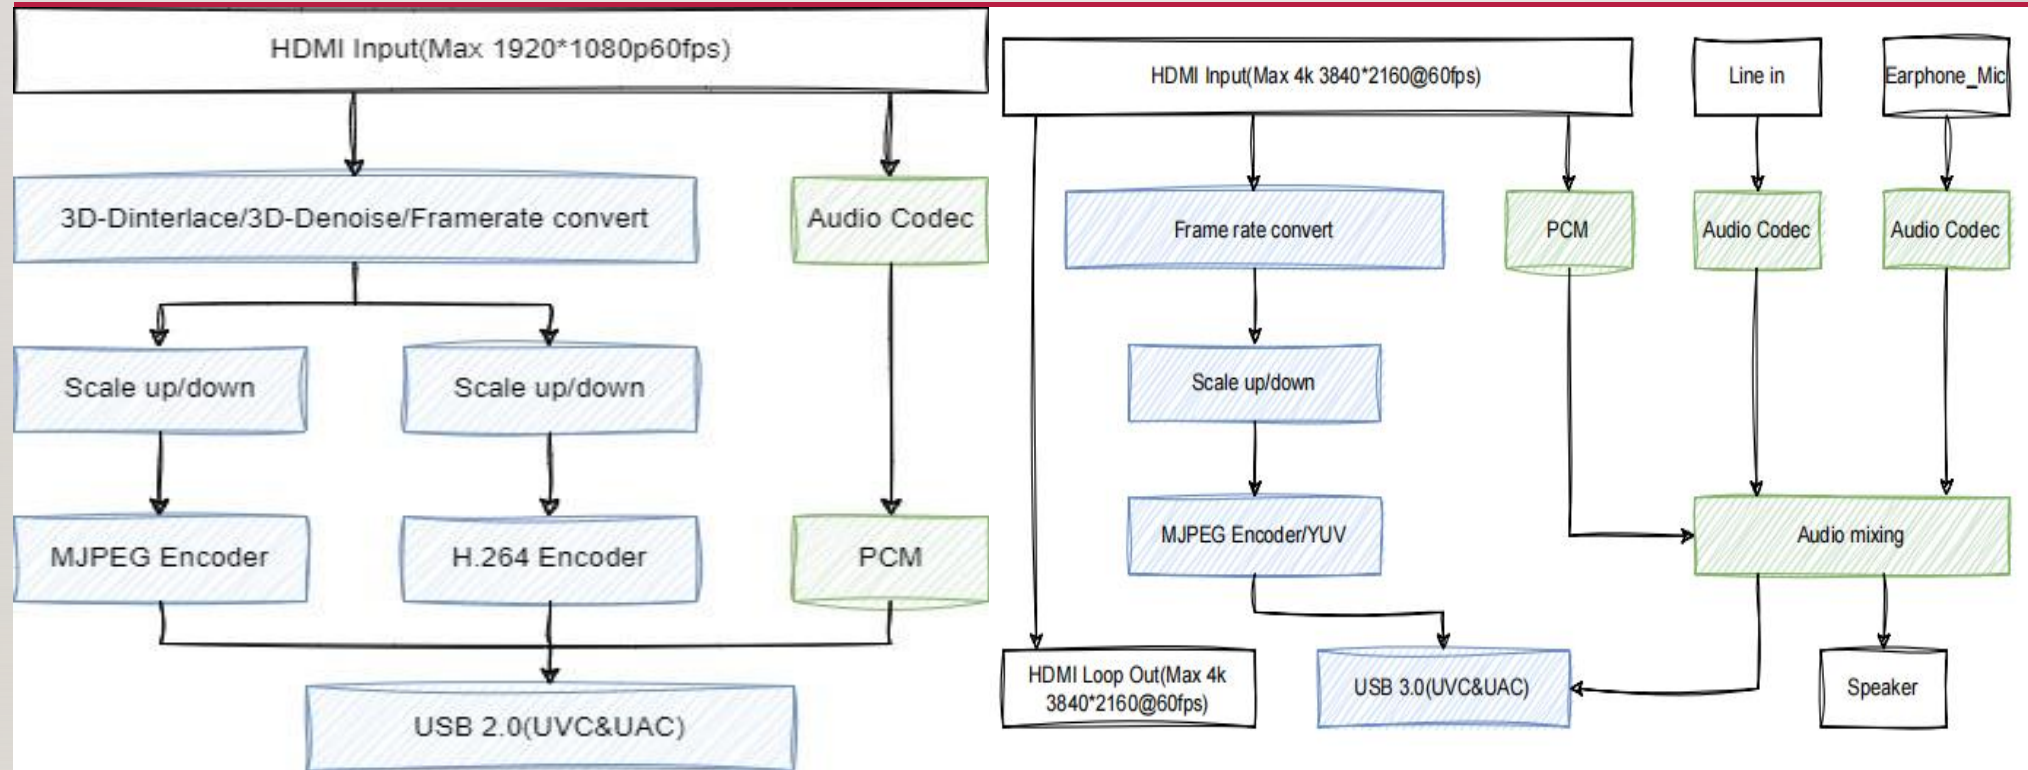

FUNCTION DIAGRAM

LCC260

LCC380